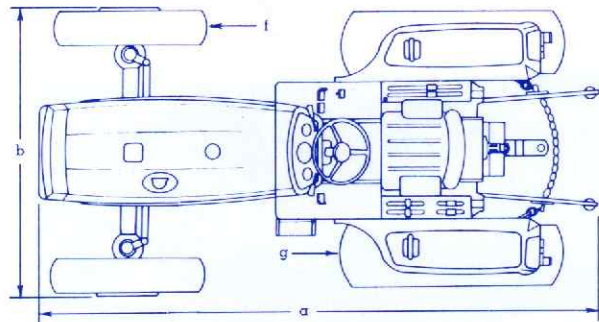

Dimensions

Overall length: 2490mm a
 Overall width: 1750mm b
 Overall height to muffler top: 2405mm c
 Height to steering wheel: 630mm d
 Wheelbase: 2400mm e
 Tread: front 1500mm f
 rear 1410-2020mm g
 Ground clearance min.: 315mm h
 Turning radius: with braking 2800mm
 without braking 3500mm

Engine

Make & Model: Isuzu 4BA1
 Type: Diesel
 Cylinders-bore x Stroke: 4 .98mm x 92mm
 Piston displacement: 2775cc
 Max. output: 41kw (55hp)
 Fuel system: Bosch
 Start motor: 12V Electric
 Alternator: 12V 35 amp
 Battery: 2 x 12V 70 AH

Axles & Wheels

Front: Four wheel drive
 Tyres (standard): front 8.3 x 20
 rear 14.9 x 28

Power Train

Clutch, type & size: Dry single plate 275mm

Transmission: Constant mesh

Speeds: forward 20
 reverse 4

Transmission range	Creep		Transmission range	Main	
	1	0.29		1	1.6
	2	0.34		2	1.8
	3	0.47		3	2.5
	4	0.73	Low	4	3.9
	5	1.16		5	6.1
	R	0.51		R	2.7
Low			High		
	1	1.3		1	6.6
	2	1.4		2	7.6
	3	2.0		3	10.5
	4	3.1	High	4	16.3
	5	4.9		5	26.0
	R	2.2		R	11.3

Transmission: 31L

Final drives: 16L

Power steering: 3L

Front axle: 15L

Options

Cabins

Roller Drawbar

Front End Weights