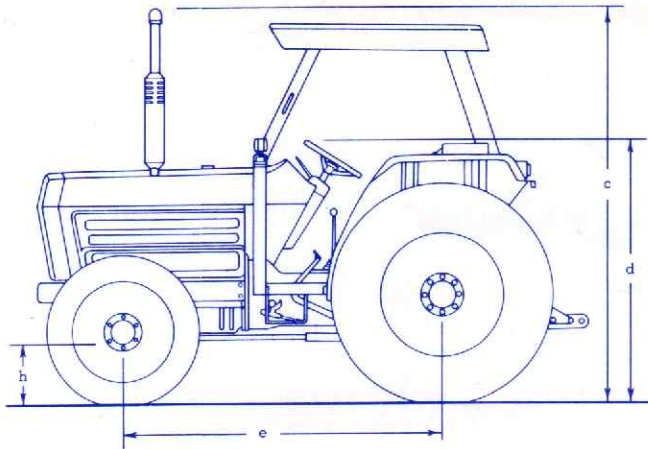

ISEKI

The new choice
in tractors.

T 5000 F

4 wheel drive
P.T.O. 35-79 kw (48 h.p.)

Specifications:

T 5000 F

4 wheel drive

P.T.O. 35.79 kw (48 h.p.)

Dimensions

Overall length: 2490mm a
 Overall width: 1750mm b
 Overall height to muffler top: 2405mm c
 Height to steering wheel: 630mm d
 Wheelbase: 2400mm e
 Tread: front 1500mm f
 rear 1410-2020mm g
 Ground clearance min.: 315mm h
 Turning radius: with braking 2800mm
 without braking 3500mm

Power Take Off

Type: Hydraulic multi disc clutch
 Speeds: 2 plus ground drive

Weight

Operating weight W/O operator: 2755kg

Brakes

Service brake: Multi disc, oil immersed
 Parking brake: Mechanical

Steering

Type: Integral power steering

Axles & Wheels

Front: Four wheel drive
 Tyres (standard): front 8.3 x 20
 rear 14.9 x 28

Power Train

Clutch, type & size: Dry single plate 275mm

Transmission: Constant mesh

Speeds: forward 20
 reverse 4

Transmission range	Creep		Transmission range	Main	
	1	0.29		1	1.6
	2	0.34		2	1.8
	3	0.47		3	2.5
	4	0.73	Low	4	3.9
	5	1.16		5	6.1
	R	0.51		R	2.7
Low			High		
	1	1.3		1	6.6
	2	1.4		2	7.6
	3	2.0		3	10.5
	4	3.1	High	4	16.3
	5	4.9		5	26.0
	R	2.2		R	11.3