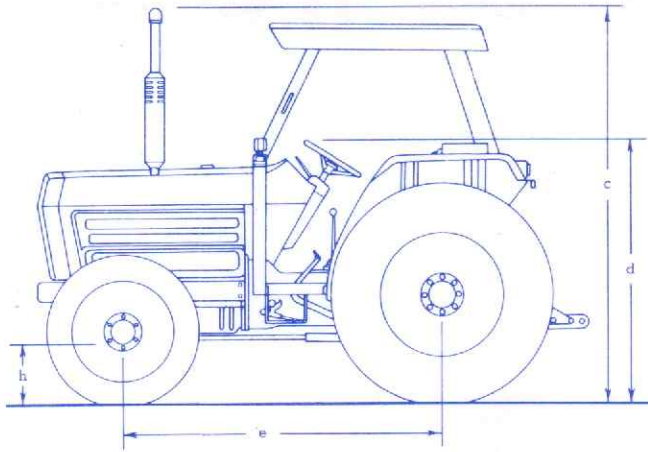

ISEKI

The new choice
in tractors.

T 6000 S

2 wheel drive
P.T.O. 43.25 kw (58 h.p.)

Specifications:

T 6000 S

2 wheel drive

P.T.O. 43.25 kw (58 h.p.)

Dimensions

Overall length W/O Hitch: 3490mm	a
Overall width: 1860mm	b
Overall height: 2460mm	c
Height to steering wheel: 660mm	d
Wheelbase: 2040mm	e
Tread: front 1420mm-2020mm	f
rear 1410mm-2010mm	g
Ground clearance under front axle: 355mm	h
Turning radius: with braking 3100mm	
without braking 3500mm	

Weight

Operating weight W/O operator: 2360kg

Brakes

Service brake: Multi disc, oil immersed
 Parking brake: Mechanical

Steering

Type: Integral power steering with adjustable steering wheel

Axles & Wheels

Rear: Central axle
 Front: Heavy duty centre pin telescopic
 Tyres (standard): front 7.50 x 16
 rear 16.9 x 30

Power Train

Clutch, type & size: Heavy duty dry single plate 333mm

Transmission: Synchromesh

Speeds: forward inc. creep gears 16
 reverse 4

		L	H
Forwards	1st	0.76	4.0
	2nd	1.3	6.8
	3rd	1.5	8.1
	4th	2.3	12.0
Reverse		1.0	5.2
		1.7	9.1
Forwards	2nd	2.9	15.5
	3rd	3.5	18.5
	4th	5.2	27.4
	Reverse	2.3	12.0