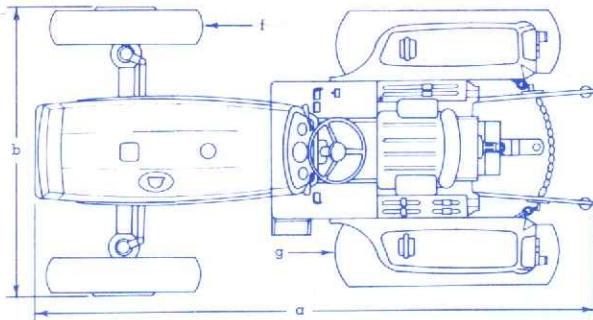

Dimensions

Overall length W/O Hitch: 3490mm	a
Overall width: 1860mm	b
Overall height: 2460mm	c
Height to steering wheel: 660mm	d
Wheelbase: 2040mm	e
Tread: front 1420mm-2020mm	f
rear 1410mm-2010mm	g
Ground clearance under front axle: 355mm	h
Turning radius: with braking 3100mm	
without braking 3500mm	

Weight

Operating weight W/O operator: 2360kg

Brakes

Service brake: Multi disc, oil immersed
 Parking brake: Mechanical

Steering

Type: Integral power steering with adjustable steering wheel

Axles & Wheels

Rear: Central axle
 Front: Heavy duty centre pin telescopic
 Tyres (standard): front 7.50 x 16
 rear 16.9 x 30

Power Train

Clutch, type & size: Heavy duty dry single plate 333mm

Transmission: Synchromesh

Speeds: forward inc. creep gears 16
 reverse 4

		L	H
Forwards	1st	0.76	4.0
	2nd	1.3	6.8
	3rd	1.5	8.1
	4th	2.3	12.0
Reverse		1.0	5.2
		1.7	9.1
Forwards	2nd	2.9	15.5
	3rd	3.5	18.5
	4th	5.2	27.4
	Reverse	2.3	12.0

Type: ISEKI

Capacity: 35L common to transmission

Pump rated output: 35L/min

Set pressure: 170kg/cm²

Remote outlets: 2 double acting

3 Point Linkage

Type: ISEKI

Control: Hydraulic variable position draft Category 2