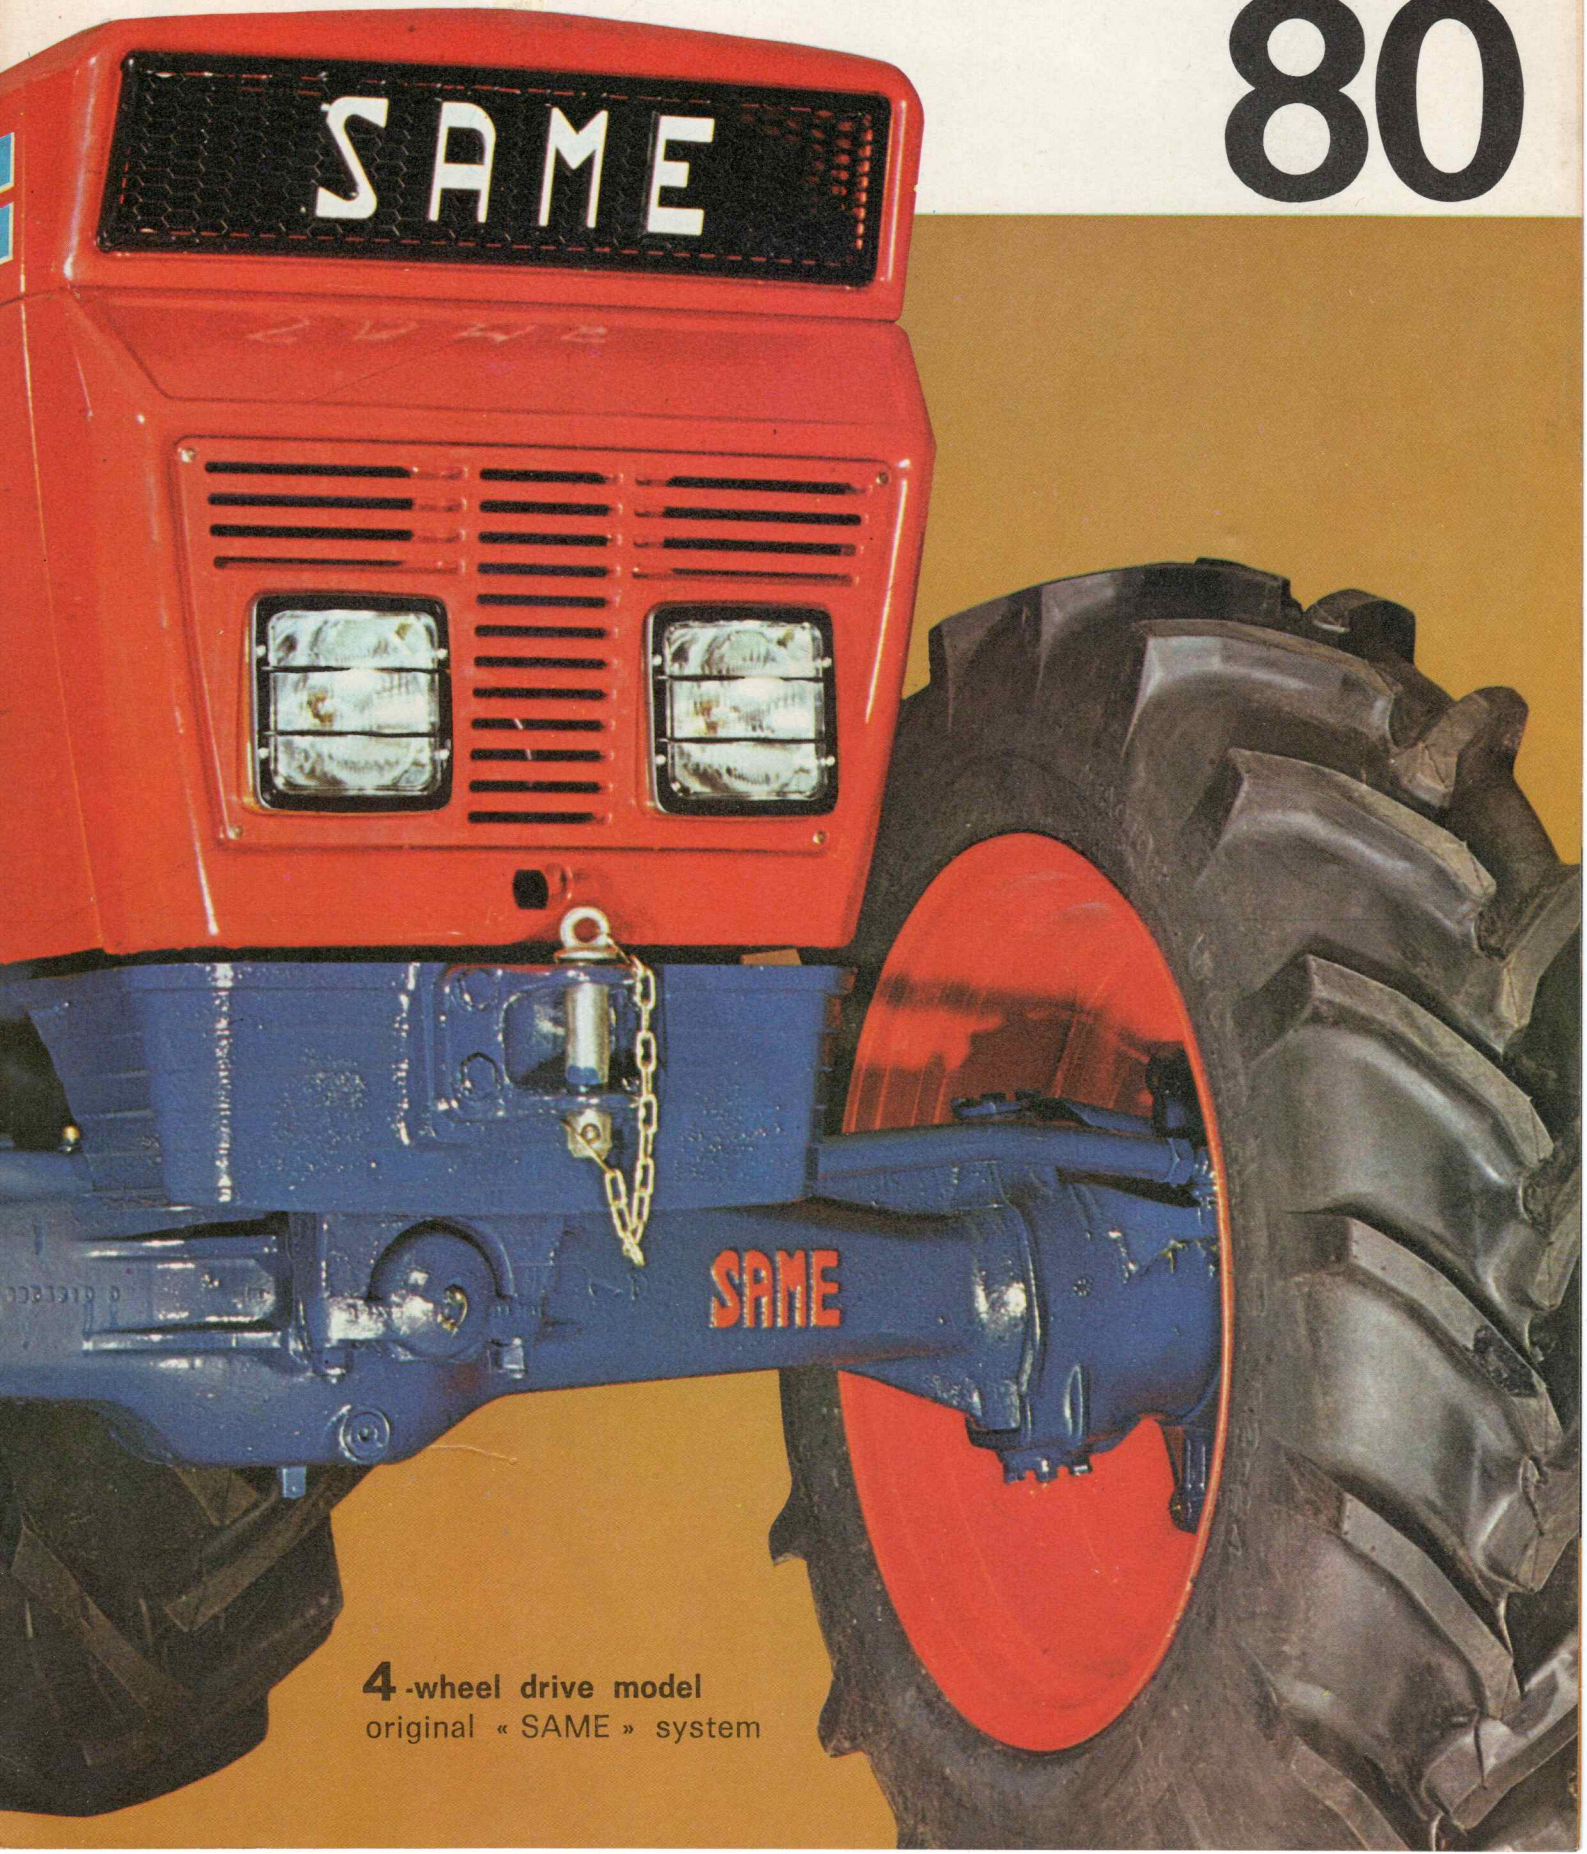

# Saturno

**80**

**4**-wheel drive model  
original « SAME » system

The powerful SATURNO tractor is the last word in high power specifically designed for the most modern agricultural implements and machines

- particularly low centre of gravity: this means safe transversal and longitudinal stability with no change in ground-clearance

- highly modern « all-power » styling for maximum operator comfort
- powerful « SAME » Automatic Linkage Control Unit
- 4-wheel drive model (original « SAME » system)

2-wheel drive model