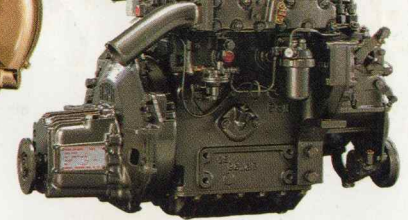

The TSC series engines are compact diesel power-packs. These horizontal, single-cylinder, water cooled engines range from 4 to 18 horsepower. They're a real workhorse. Plus they have unlimited uses and unequalled performance in providing power for; generators, agricultural, construction, and

industrial machinery and equipment, boats and vehicles.

Yanmar marine engines are known worldwide for their versatility and dependability. They range in horsepower from 7 to 3600 and come in over 100 different models. Each can deliver the diesel power and trouble free operation you expect from a Yanmar.

Marine

TSC

Tractors & Implements

Yanmar gives you a choice. A choice of the best features available on small diesel tractors—anywhere.

Start with a choice of models from 16 to 33 horsepower, all with diesel engine muscle. Now add agricultural or turf tires. How about 2 wheel or