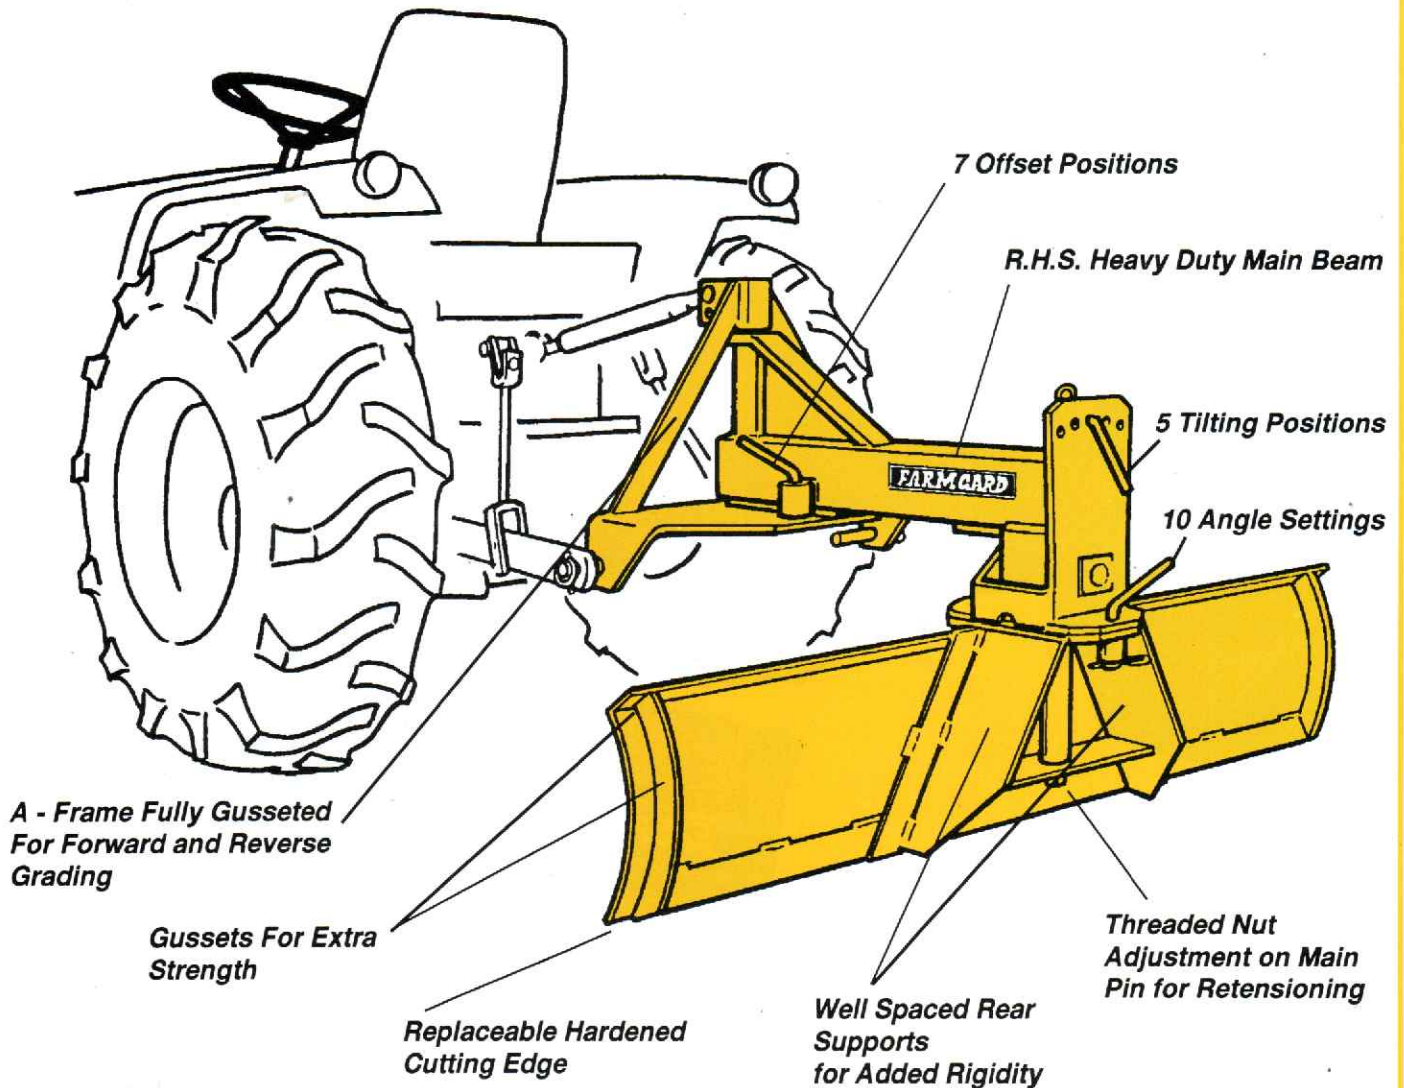

FARMGARD

'EZY - SET' GRADER BLADES

The Nuggety Little "all options", "all adjustments". Back Blade for Contractors, Hire Firms, Landscapers, Gardeners, For up to 40 H.P. Tractors

Midi - 120

(FORMERLY EZY SET 40)

SPECIFICATIONS

Midi - 120

- 1500 mm (5ft) wide.
- Suit Tractors up to 40 HP Class Cat .I.
- Fully reversible for back blading.
- All adjustment pins through minimum of 45mm of heavy steel, to minimise wear at those high stress areas
- 85% of weight on the cutting edge.
- Optional Levelling wheel available - fully adjustable and detachable.
- Carries Farmgard Guarantee.