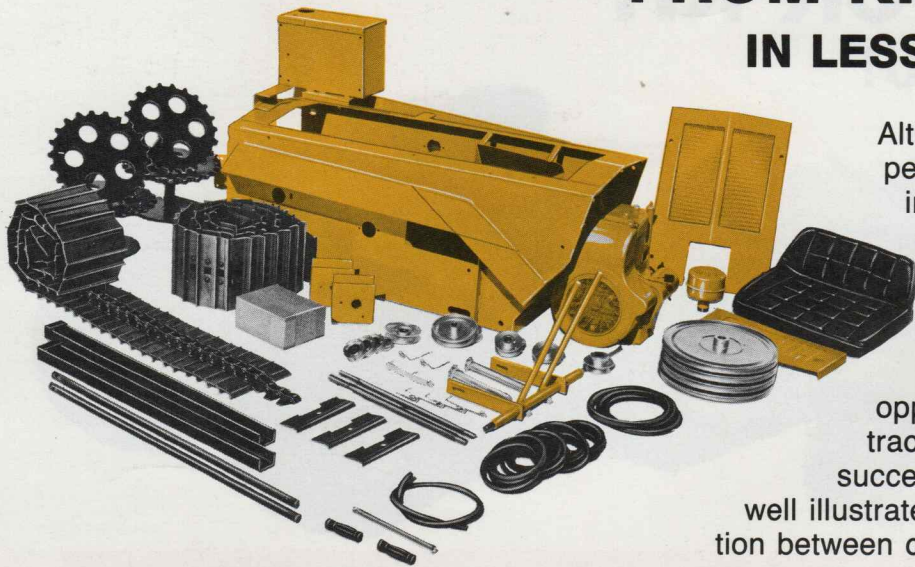

# FROM KIT TO CRAWLER IN LESS THAN A WEEKEND

Although **STRUCK KITS** are sophisticated high performance tractors, they are offered in an all inclusive **Kit Form** and can be assembled on a weekend by the average "do-it-yourselfer" with moderate mechanical skill. A typical **Kit**, our popular **MINI-DOZER**, is shown at the left. Through elimination of assembly costs and sales expenses, it offers you the opportunity to obtain unique and maneuverable tractor power for a reasonable price. We assure successful assembly of our kits through complete, well illustrated assembly manuals and close communication between customer and factory.

**MAGNATRAC**, the heavy duty Homeowner's Crawler. Best Crawler for major projects around the larger home or hobby farm. Attachments for dozing, gardening or that complete landscaping project.

**DAHLCO**, the ultimate Homeowner's Crawler with serious commercial capabilities. Its steel-cleated, wide rubber tracks give it the highest flotation and best traction of any Struck-Kit Tractor.

## TURF RIDER YARD TRUCKS

**NEW**

...latest addition to the Turf-Rider family of heavy duty lawn and garden tractors. Our **Yard Trucks** combine all the lawn mowing, bull dozing and gardening capabilities of our popular **Turf-Riders** with a self-dumping "truck bed" which boasts a 1/2 ton capacity on our largest **Yard Truck**. The perfect Utility Hauler at the price of a conventional garden tractor.