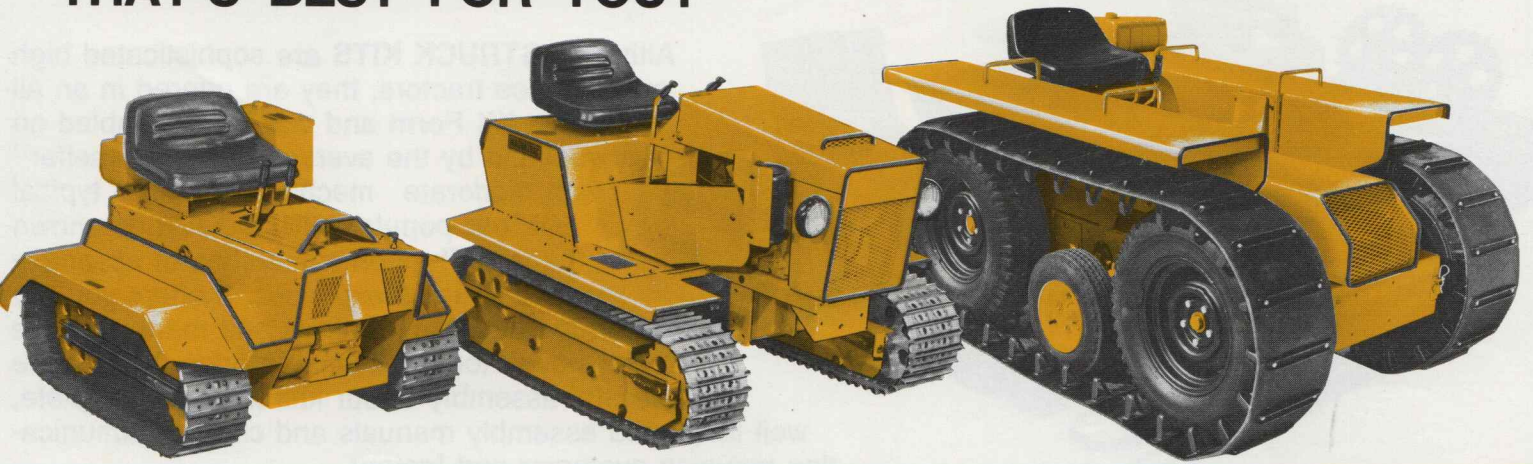

# FROM KIT TO CRAWLER IN LESS THAN A WEEKEND

Although **STRUCK KITS** are sophisticated high performance tractors, they are offered in an all inclusive **Kit Form** and can be assembled on a weekend by the average "do-it-yourselfer" with moderate mechanical skill. A typical **Kit**, our popular **MINI-DOZER**, is shown at the left. Through elimination of assembly costs and sales expenses, it offers you the opportunity to obtain unique and maneuverable tractor power for a reasonable price. We assure successful assembly of our kits through complete, well illustrated assembly manuals and close communication between customer and factory.

# PICK A STRUCK KIT

THAT'S BEST FOR YOU!

**MINI-DOZER**

**MAGNATRAC**

**DAHLCO**

**MINI-DOZER**, the original Homeowners' crawler. Perfect for small jobs around the home or cottage. Replaces tedious hand work with positive track traction and maneuverability. Thousands in use!

**MAGNATRAC**, the heavy duty Homeowner's Crawler. Best Crawler for major projects around the larger home or hobby farm. Attachments for dozing, gardening or that complete landscaping project.

**DAHLCO**, the ultimate Homeowner's Crawler with serious commercial capabilities. Its steel-cleated, wide rubber tracks give it the highest flotation and best traction of any Struck-Kit Tractor.