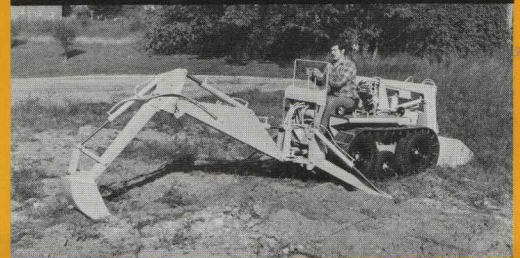

# FROM KIT TO CRAWLER IN LESS THAN A WEEKEND

Although **STRUCK KITS** are sophisticated high performance tractors, they are offered in an all inclusive **Kit Form** and can be assembled on a weekend by the average "do-it-yourselfer" with moderate mechanical skill. A typical **Kit**, our popular **MINI-DOZER**, is shown at the left. Through elimination of assembly costs and sales expenses, it offers you the opportunity to obtain unique and maneuverable tractor power for a reasonable price. We assure successful assembly of our kits through complete, well illustrated assembly manuals and close communication between customer and factory.

# PICK A STRUCK KIT

THAT'S BEST FOR YOU!

**MINI-DOZER**

**MAGNATRAC**

**DAHLCO**

**MINI-DOZER**, the original Homeowners' crawler. Perfect for small jobs around the home or cottage. Replaces tedious hand work with positive track traction and maneuverability. Thousands in use!

**MAGNATRAC**, the heavy duty Homeowner's Crawler. Best Crawler for major projects around the larger home or hobby farm. Attachments for dozing, gardening or that complete landscaping project.

**DAHLCO**, the ultimate Homeowner's Crawler with serious commercial capabilities. Its steel-cleated, wide rubber tracks give it the highest flotation and best traction of any Struck-Kit Tractor.

## TURF RIDER YARD TRUCKS

**NEW**

...latest addition to the Turf-Rider family of heavy duty lawn and garden tractors. Our **Yard Trucks** combine all the lawn mowing, bull dozing and gardening capabilities of our popular **Turf-Riders** with a self-dumping "truck bed" which boasts a 1/2 ton capacity on our largest **Yard Truck**. The perfect Utility Hauler at the price of a conventional garden tractor.